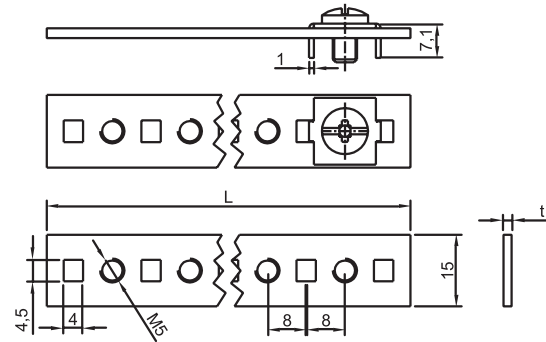

NEUTRAL GRAUNDED BUSBAR (SCREW-ON / FLAT COPPER)

1140015

CODE	DESCRIPTIONS		Current (A)	t (mm)	L (mm)	Pcs. Box
	Screws	Dia				
1140001	31	1.5 x 15 mm	100	1,50	1000	25
1140002	62	1.5 x 15 mm	100	1,50	1000	25
1140003	31	2 x 15 mm	125	2	1000	25
1140004	62	2 x 15 mm	125	2	1000	25
1140005	31	3 x 15 mm	150	2	1000	25
1140006	62	3 x 15 mm	150	2	1000	25
1140015	Busbar Support Suitable for 3x10 / 3x12 / 3x15 busbars					100

Note: Grey colour busbar support is available upon request.