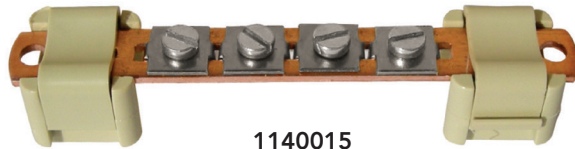

NEUTRAL GRAUNDED BUSBAR (SCREW-ON / FLAT COPPER)

1140015

CODE	DESCRIPTIONS		Current (A)	t (mm)	L (mm)	Pcs. Box
	Screws	Dia				
1140001	31	1.5 x 15 mm	100	1,50	1000	25
1140002	62	1.5 x 15 mm	100	1,50	1000	25
1140003	31	2 x 15 mm	125	2	1000	25
1140004	62	2 x 15 mm	125	2	1000	25
1140005	31	3 x 15 mm	150	2	1000	25
1140006	62	3 x 15 mm	150	2	1000	25
1140015	Busbar Support Suitable for 3x10 / 3x12 / 3x15 busbars					100

Note: Grey colour busbar support is available upon request.