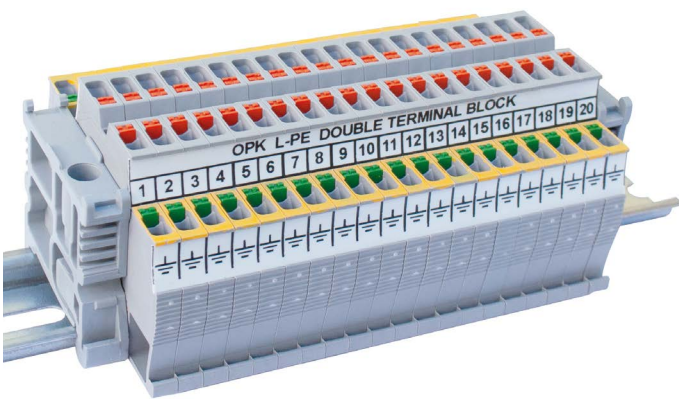

# OPK SERIES PUSH-IN TYPE TERMINAL BLOCKS

Note: The insulated terminals suggested to be used within OPK series terminal blocks.

## OPK SERIES PUSH-IN TYPE TERMINAL BLOCKS

CODE	DESCRIPTIONS	VOLTAGE	CURRENT	BOX
1502	OPK - 2,5 mm <sup>2</sup>	750 V	24 A	100
1512	OPK - 4 mm <sup>2</sup>	750 V	32 A	100
1522	OPK - 6 mm <sup>2</sup>	750 V	41 A	100
1532	OPK - 10 mm <sup>2</sup>	750 V	57 A	100

## OPK SERIES PUSH-IN TYPE TERMINAL BLOCKS (DOUBLE)

CODE	DESCRIPTIONS	VOLTAGE	CURRENT	BOX
1020441	OPK C 2.5 mm <sup>2</sup>	750 V	24 A	50
1020495	OPK C 4 mm <sup>2</sup>	750 V	32 A	50
1020432	OPK C 2.5 mm <sup>2</sup> EARTH	750 V	24 A	50
1020436	OPK C 4 mm <sup>2</sup> EARTH	750 V	32 A	50

## OPK SERIES PUSH-IN TYPE TERMINAL BLOCKS (TRIPLE)

CODE	DESCRIPTIONS	VOLTAGE	CURRENT	BOX
1852	OPK - 3 2,5 mm <sup>2</sup>	500 V	24 A	50
1872	OPK - 3 2,5 mm <sup>2</sup> Earth	500 V	24 A	50
1882	OPK - 3 4 mm <sup>2</sup>	500 V	32 A	50
1902	OPK - 3 4 mm <sup>2</sup> Earth	500 V	32 A	50