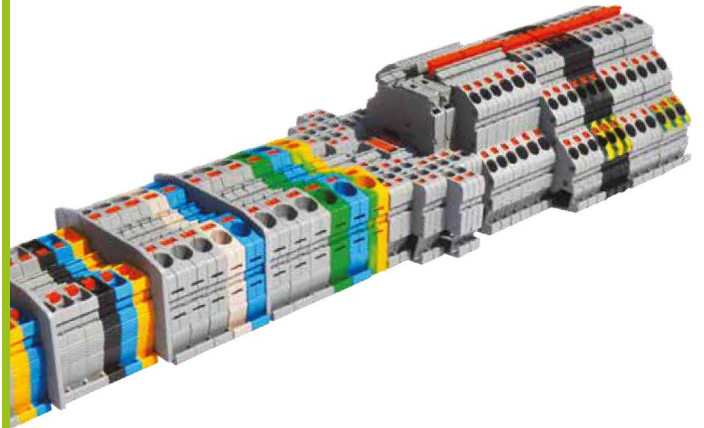

# OPK SERIES PUSH-IN TYPE TERMINAL BLOCKS

Note: The insulated terminals suggested to be used within OPK series terminal blocks.

## OPK SERIES PUSH-IN TYPE TERMINAL BLOCKS

CODE	DESCRIPTIONS	VOLTAGE	CURRENT	BOX
1502	OPK - 2,5 mm <sup>2</sup>	750 V	24 A	100
1512	OPK - 4 mm <sup>2</sup>	750 V	32 A	100
1522	OPK - 6 mm <sup>2</sup>	750 V	41 A	100
1532	OPK - 10 mm <sup>2</sup>	750 V	57 A	100

## OPK SERIES PUSH-IN TYPE TERMINAL BLOCKS (DOUBLE)

CODE	DESCRIPTIONS	VOLTAGE	CURRENT	BOX
1020441	OPK C 2.5 mm <sup>2</sup>	750 V	24 A	50
1020495	OPK C 4 mm <sup>2</sup>	750 V	32 A	50
1020432	OPK C 2.5 mm <sup>2</sup> EARTH	750 V	24 A	50
1020436	OPK C 4 mm <sup>2</sup> EARTH	750 V	32 A	50

## OPK SERIES PUSH-IN TYPE TERMINAL BLOCKS (TRIPLE)

CODE	DESCRIPTIONS	VOLTAGE	CURRENT	BOX
1852	OPK - 3 2,5 mm <sup>2</sup>	500 V	24 A	50
1872	OPK - 3 2,5 mm <sup>2</sup> Earth	500 V	24 A	50
1882	OPK - 3 4 mm <sup>2</sup>	500 V	32 A	50
1902	OPK - 3 4 mm <sup>2</sup> Earth	500 V	32 A	50