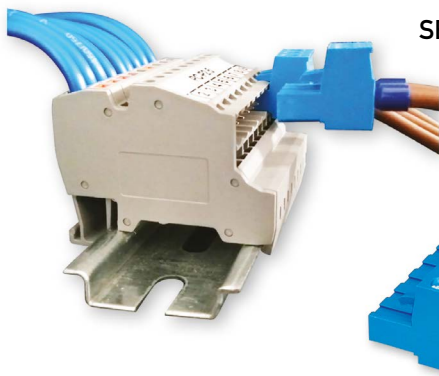

SOCKET TERMINAL FEMALE 5.08 MM

SBDK 5.08

PIN NUMBER	Blue Order No.	Green Order No.	Box Pcs.
2	10.202	11.202	200
3	10.203	11.203	100
4	10.204	11.204	100
5	10.205	11.205	100
6	10.206	11.206	100
7	10.207	11.207	100
8	10.208	11.208	100
9	10.209	11.209	100
10	10.210	11.210	50
11	10.211	11.211	50
12	10.212	11.212	50