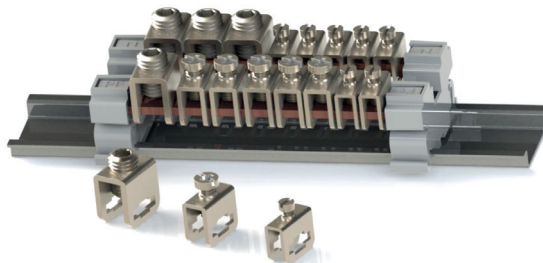

BUSBAR TERMINAL

CODE	DESCRIPTIONS	Box
SMK 35	6x6 / 3x12 Copper clamps for 35mm ² cable / M10 Hexagon	150
SMK 16	6x6 / 3x12 Copper clamps for 16mm ² cable	-
SMK 6	6x6 / 3x12 Copper clamps for 6mm ² cable	-

BUSBAR HOLDER

CODE	DESCRIPTIONS	Box
SBT	5x5 / 3x12 Copper holder (Srewable)	60

CODE	DESCRIPTIONS	Box
3x12x1000mm TP	3x12 Copper bar 1 meter (Tin Plated)	15m
3x10x1000mm TP	3x10 Copper bar 1 meter (Tin Plated)	20m