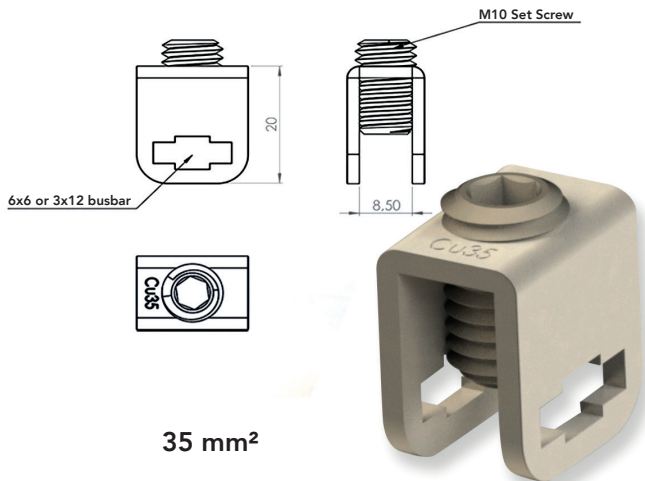

BUSBAR TERMINAL

CODE	DESCRIPTIONS	Box
SMK 35	6x6 / 3x12 Copper clamps for 35mm ² cable / M10 Hexagon	150
SMK 16	6x6 / 3x12 Copper clamps for 16mm ² cable	-
SMK 6	6x6 / 3x12 Copper clamps for 6mm ² cable	-

BUSBAR HOLDER

CODE	DESCRIPTIONS	Box
SBT	5x5 / 3x12 Copper holder (Srewable)	60

CODE	DESCRIPTIONS	Box
3x12x1000mm TP	3x12 Copper bar 1 meter (Tin Plated)	15m
3x10x1000mm TP	3x10 Copper bar 1 meter (Tin Plated)	20m